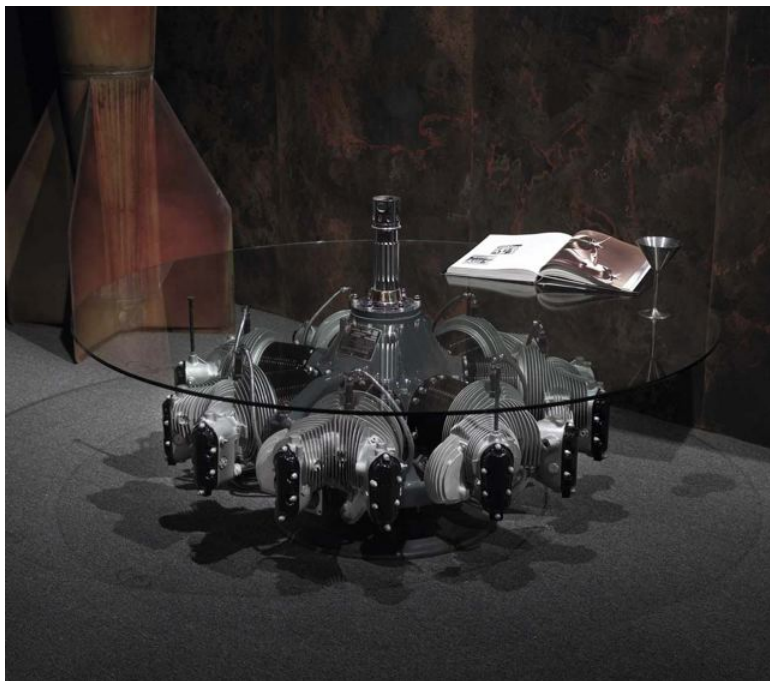

## **JET SPINNER TABLE**

*MotoArt's Jet Spinner Table adds a touch of architectural beauty to any room. Standing at 26" with 40" diameter green glass – the Nose Spinner table is highly polished and internally illuminated*

## **1920's CONTINENTAL RADIAL ENGINE COFFEE TABLE**

*Be one of the lucky few clients to own this spectacular piece that is available in a very limited edition. It is sure to be the most outstanding conversation piece in your home, office or hangar. The Radial Engine Coffee Table comes in pristine condition, completely rebuilt in original parts and color.*