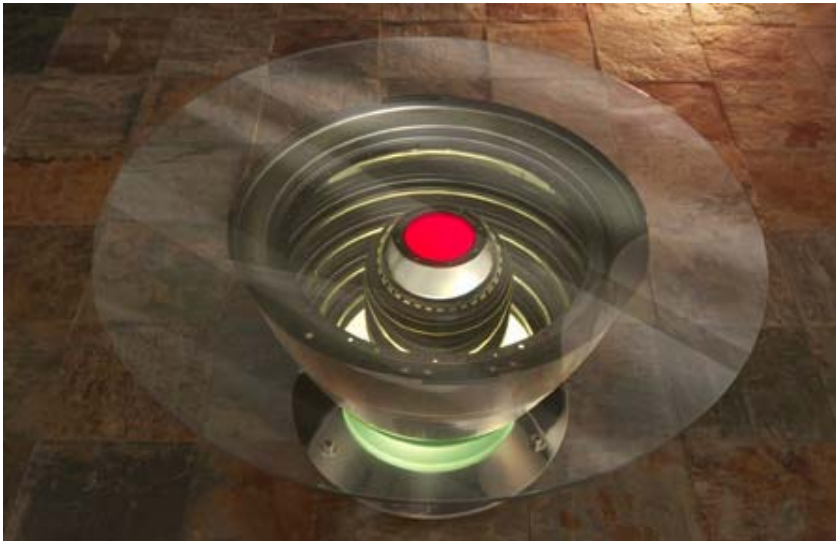

JET SPINNER TABLE

MotoArt's Jet Spinner Table adds a touch of architectural beauty to any room. Standing at 26" with 40" diameter green glass – the Nose Spinner table is highly polished and internally illuminated

Price: $4,500

Rental Price: $900 for 1 week rental